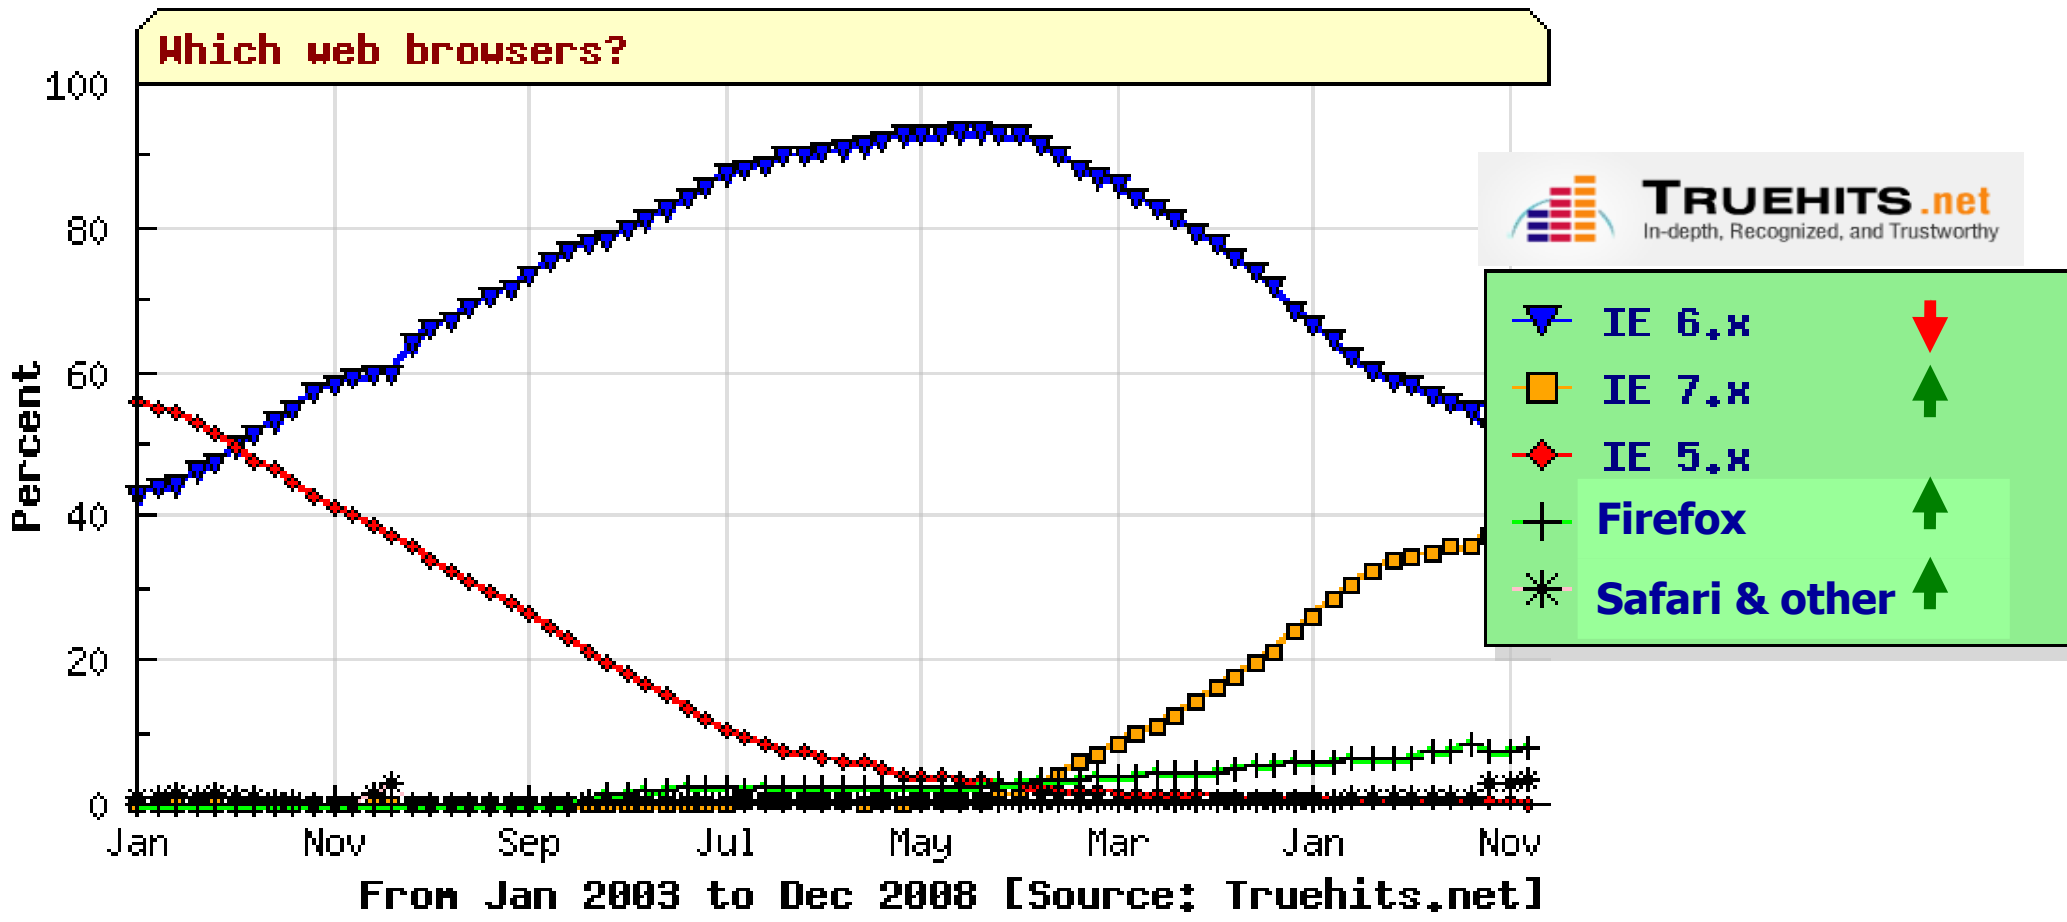

Web Browsers

Which web browsers?