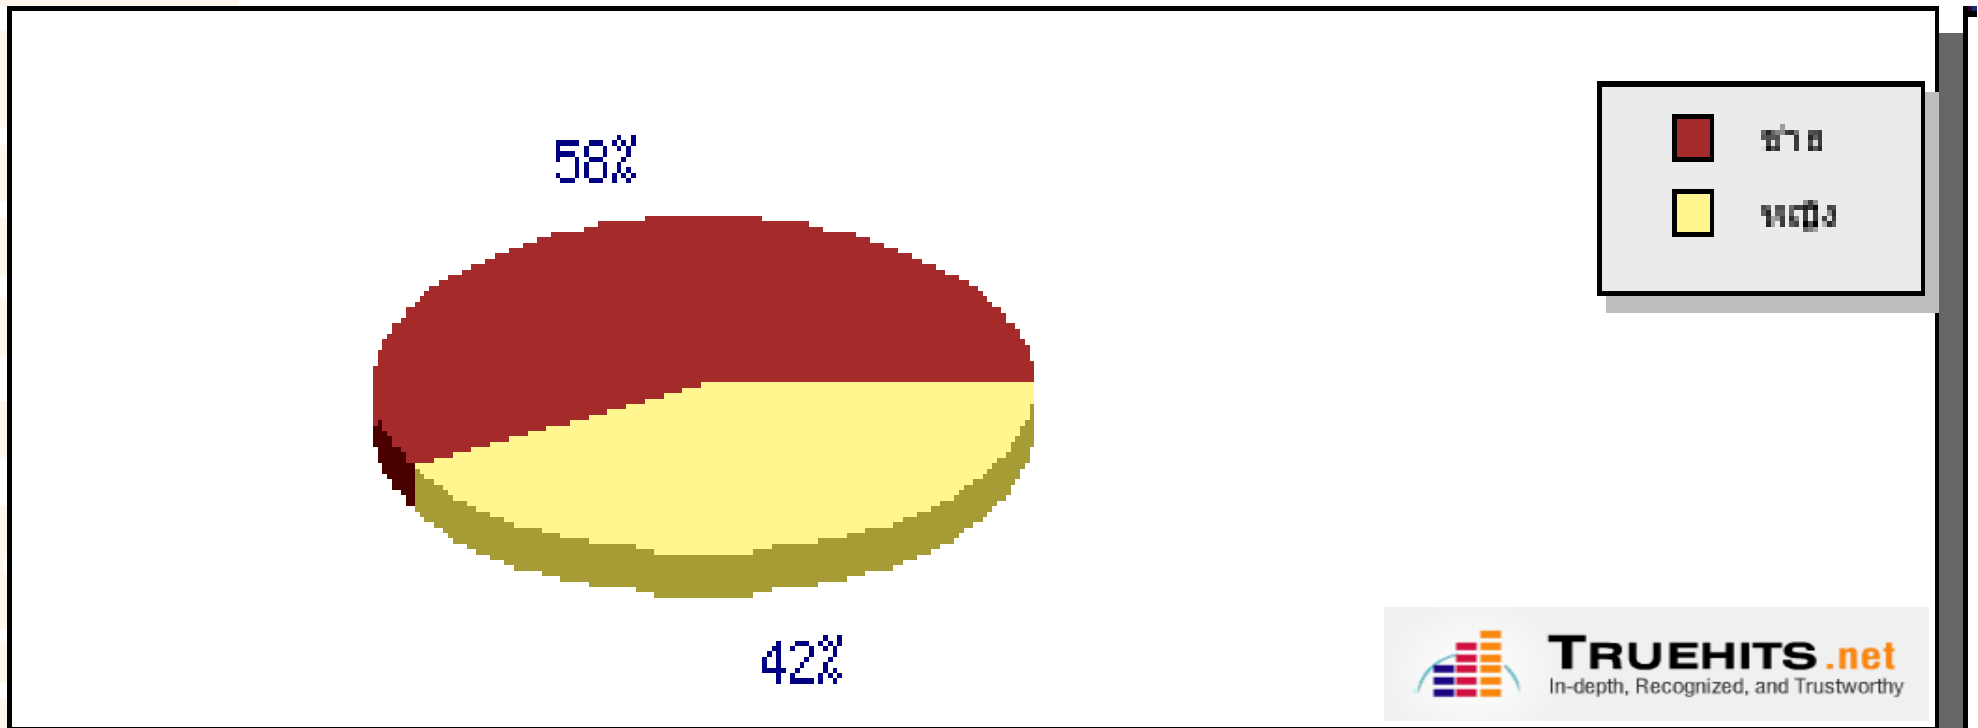

Screen Resolutions

Which screen resolution?

Truehits.net Internet Online Survey

- เพศ

Age

• อายุ

*1 Survey: 19/09/2006 – 01/03/2007

*2 Survey: 14/08/2007 – 20/02/2008