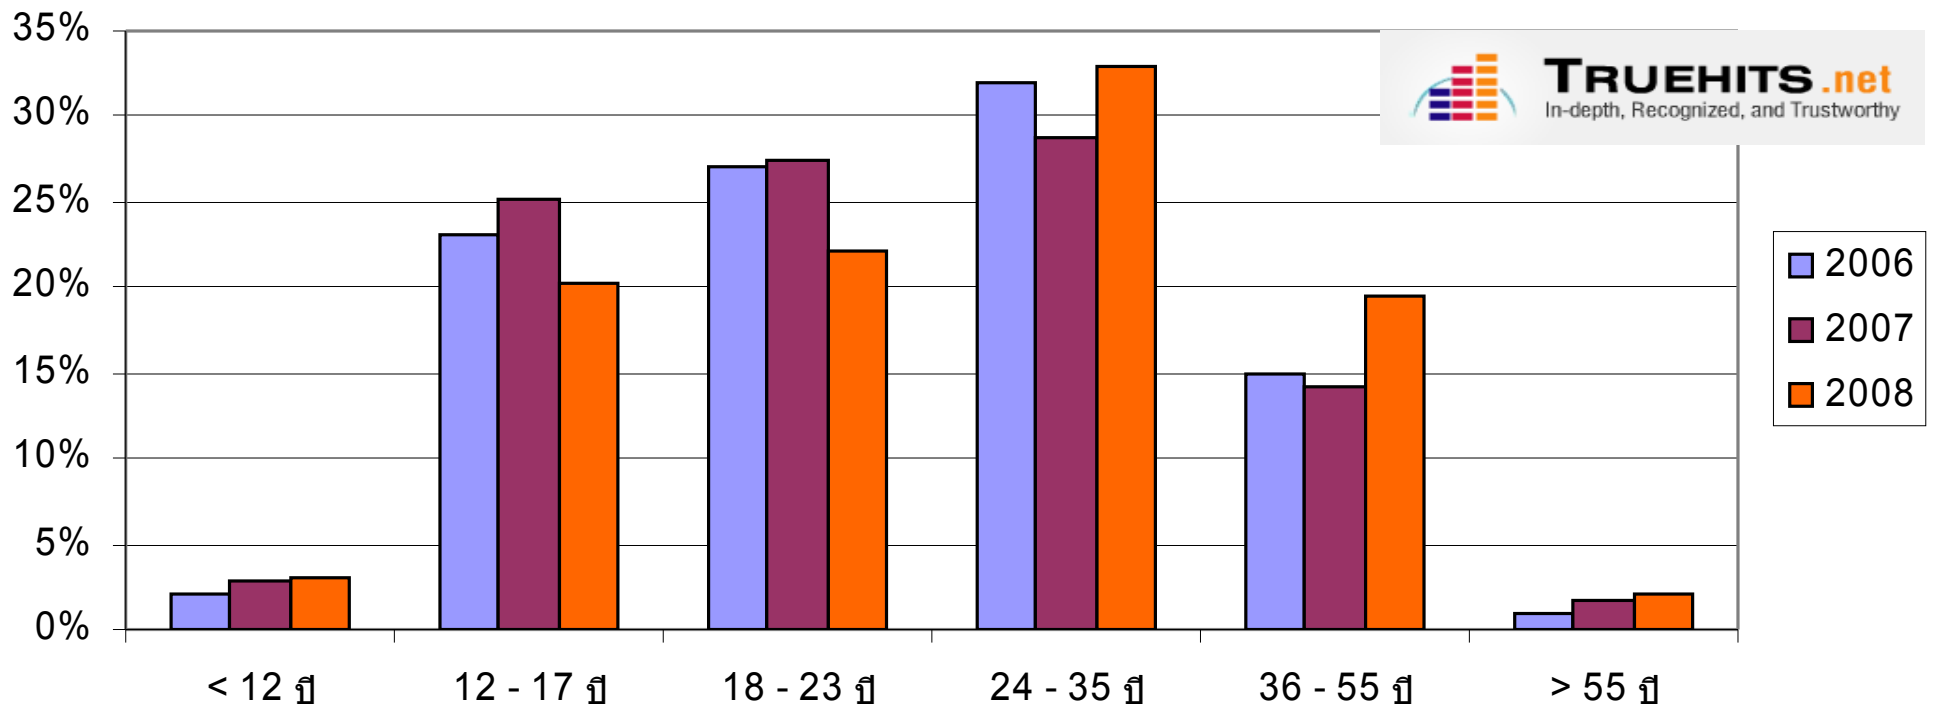

Screen Resolutions

Which screen resolution?

Truehits.net Internet Online Survey

- เพศ

Age

• อายุ

*1 Survey: 19/09/2006 – 01/03/2007

*2 Survey: 14/08/2007 – 20/02/2008