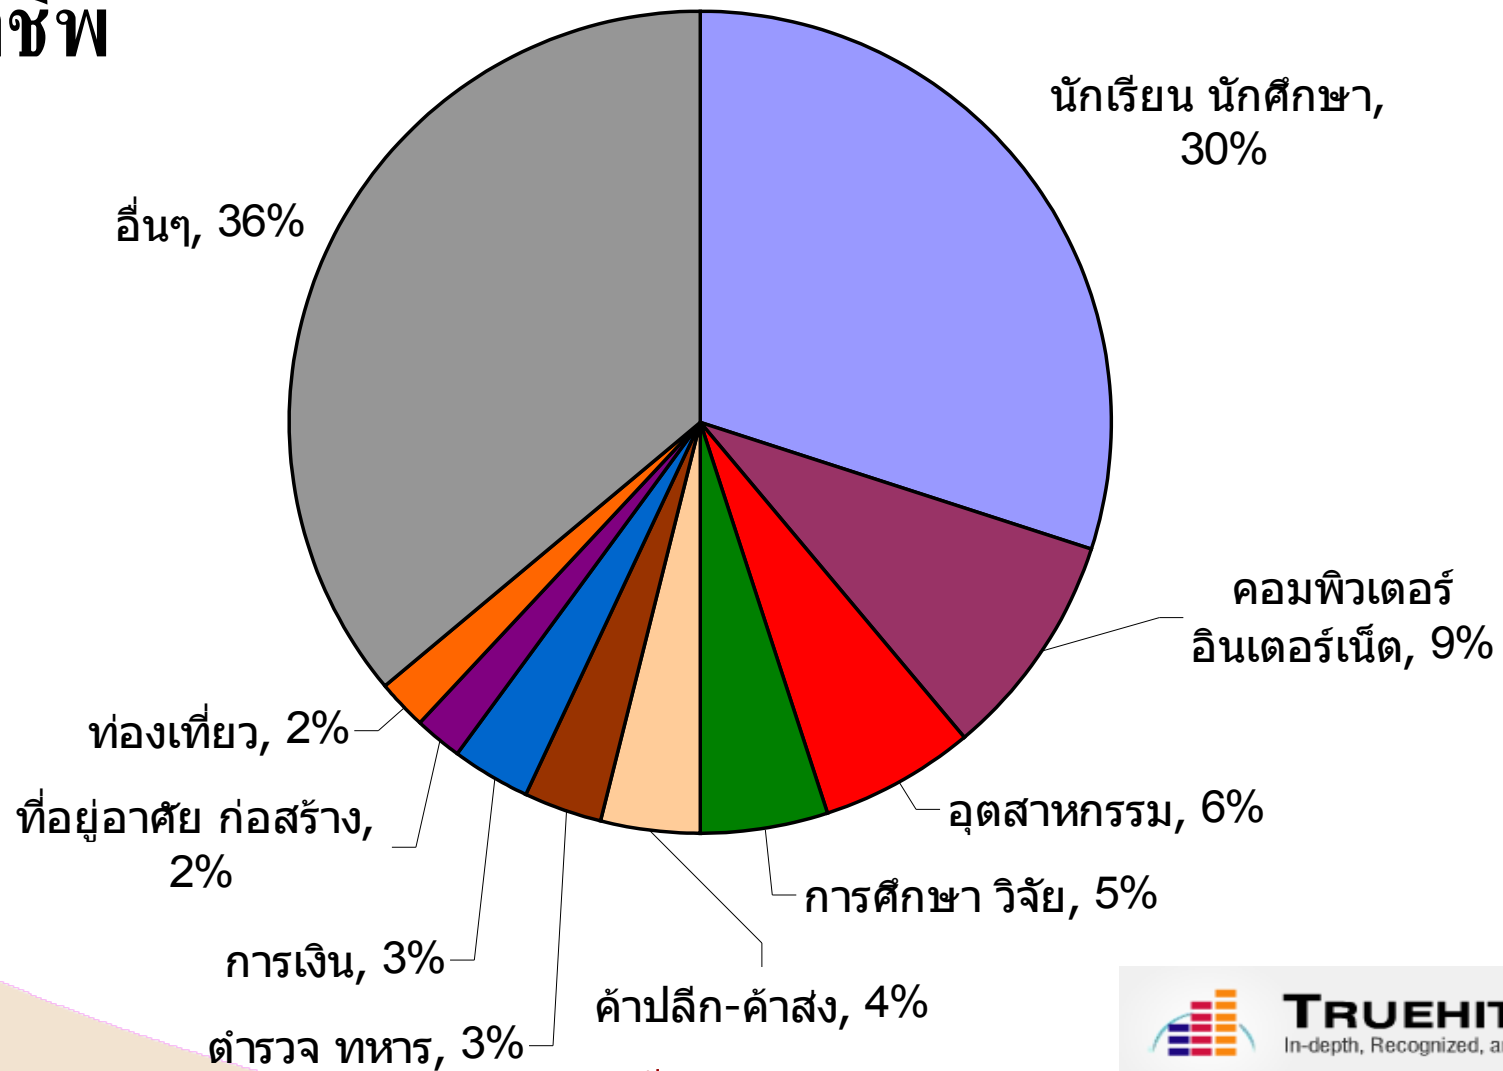

Occupation

อาชีพ

*สำรวจจากผู้ตอบแบบสอบถาม 17,000 คน ตั้งแต่วันที่ 14/08/2008 ถึง 31/03/2009