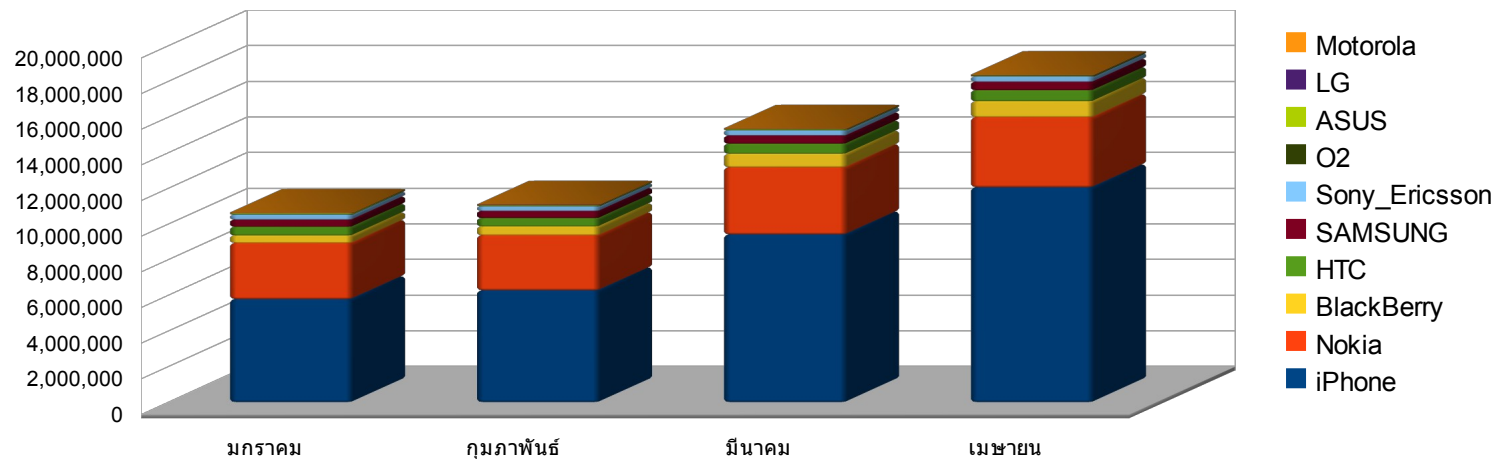

Mobile HandSet