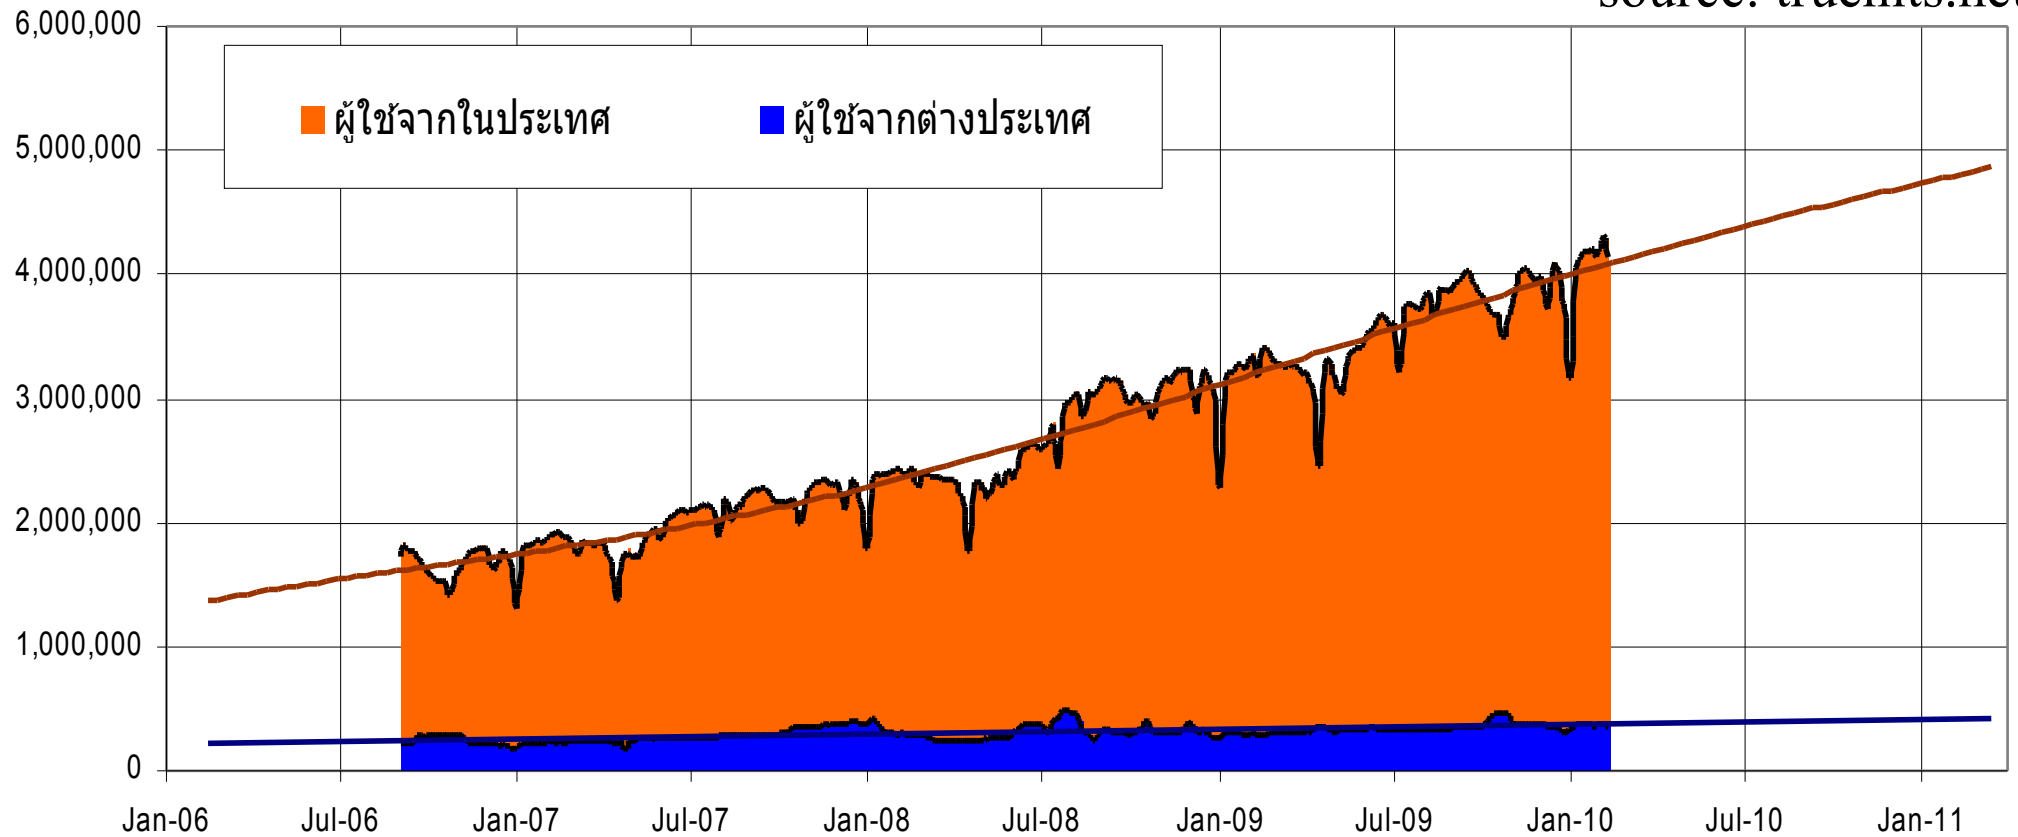

Internet Usage Growth (Daily Pageview)

source: truehits.net

| 2003 | 2004 | 2005 | 2006 | 2007 | 2008 | 2009 | 2010 |
|-----------|------------|------------|------------|------------|------------|------------|------------|
| +38.65% | +80.45% | +51.05% | +73.34% | +42.93% | +14.99% | +17.69% | +18.63% |
| 8,194,209 | 11,392,367 | 17,706,166 | 26,686,608 | 43,950,965 | 69,048,859 | 73,340,799 | 87,005,062 |

Internet Usage Growth (Daily UIP)

source: truehits.net

| 2006 | 2007 | 2008 | 2009 | 2010 |
|---------|---------|---------|-----------|-----------|
| +41.13% | +53.10% | +17.63% | +36.97% | + 36.96% |
| 392,181 | 600,430 | 919,281 | 1,081,327 | 1,481,056 |

Internet Users Growth (Daily Visitor)

source: truehits.net

| | 2007 | 2008 | 2009 | - 25May 2010 |
|--------------------|---------------------|---------------------|---------------------|---------------------|
| Growth(%) | +20.25% | +30.92% | +29.36% | +15.96% |
| Total(average Max) | 2,291,244 2,996,079 | 2,999,772 4,049,902 | 3,880,374 4,858,475 | 4,499,595 5,279,935 |
| Domestic/Foreign | 2,010,464 280,780 | 2,682,569 317,203 | 3,539,066 341,308 | 4,131,682 367,913 |