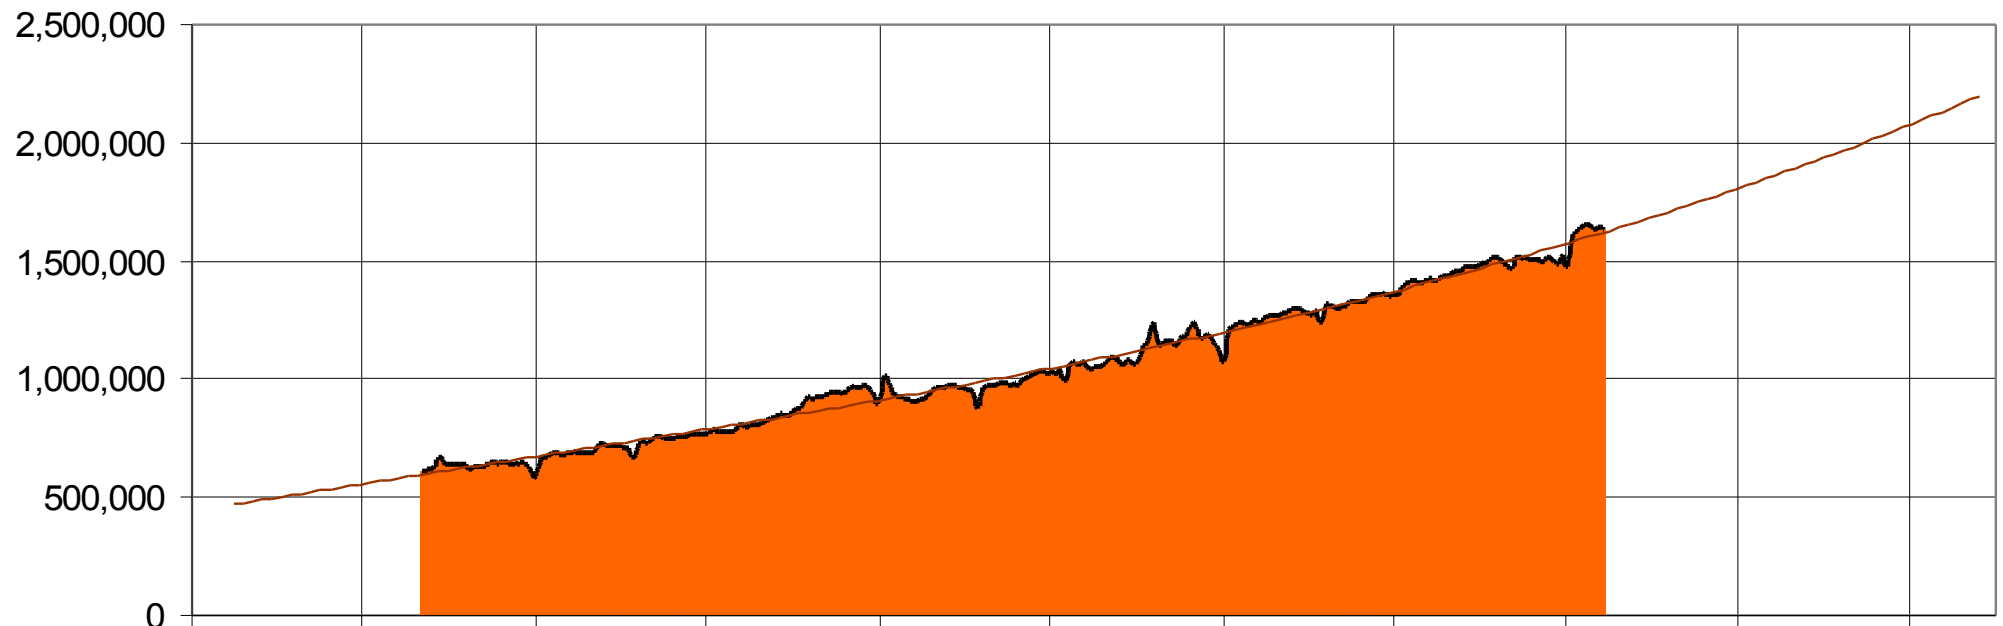

Internet Usage Growth (Daily Pageview)

source: truehits.net

| 2003 | 2004 | 2005 | 2006 | 2007 | 2008 | 2009 | 2010 |
|-----------|------------|------------|------------|------------|------------|------------|------------|
| +38.65% | +80.45% | +51.05% | +73.34% | +42.93% | +14.99% | +17.69% | +18.63% |
| 8,194,209 | 11,392,367 | 17,706,166 | 26,686,608 | 43,950,965 | 69,048,859 | 73,340,799 | 87,005,062 |

Internet Usage Growth (Daily UIP)

source: truehits.net

| 2006 | 2007 | 2008 | 2009 | 2010 |
|---------|---------|---------|-----------|-----------|
| +41.13% | +53.10% | +17.63% | +36.97% | + 36.96% |
| 392,181 | 600,430 | 919,281 | 1,081,327 | 1,481,056 |

Internet Users Growth (Daily Visitor)

source: truehits.net

| | 2007 | 2008 | 2009 | - 25May 2010 |
|--------------------|---------------------|---------------------|---------------------|---------------------|
| Growth(%) | +20.25% | +30.92% | +29.36% | +15.96% |
| Total(average Max) | 2,291,244 2,996,079 | 2,999,772 4,049,902 | 3,880,374 4,858,475 | 4,499,595 5,279,935 |
| Domestic/Foreign | 2,010,464 280,780 | 2,682,569 317,203 | 3,539,066 341,308 | 4,131,682 367,913 |