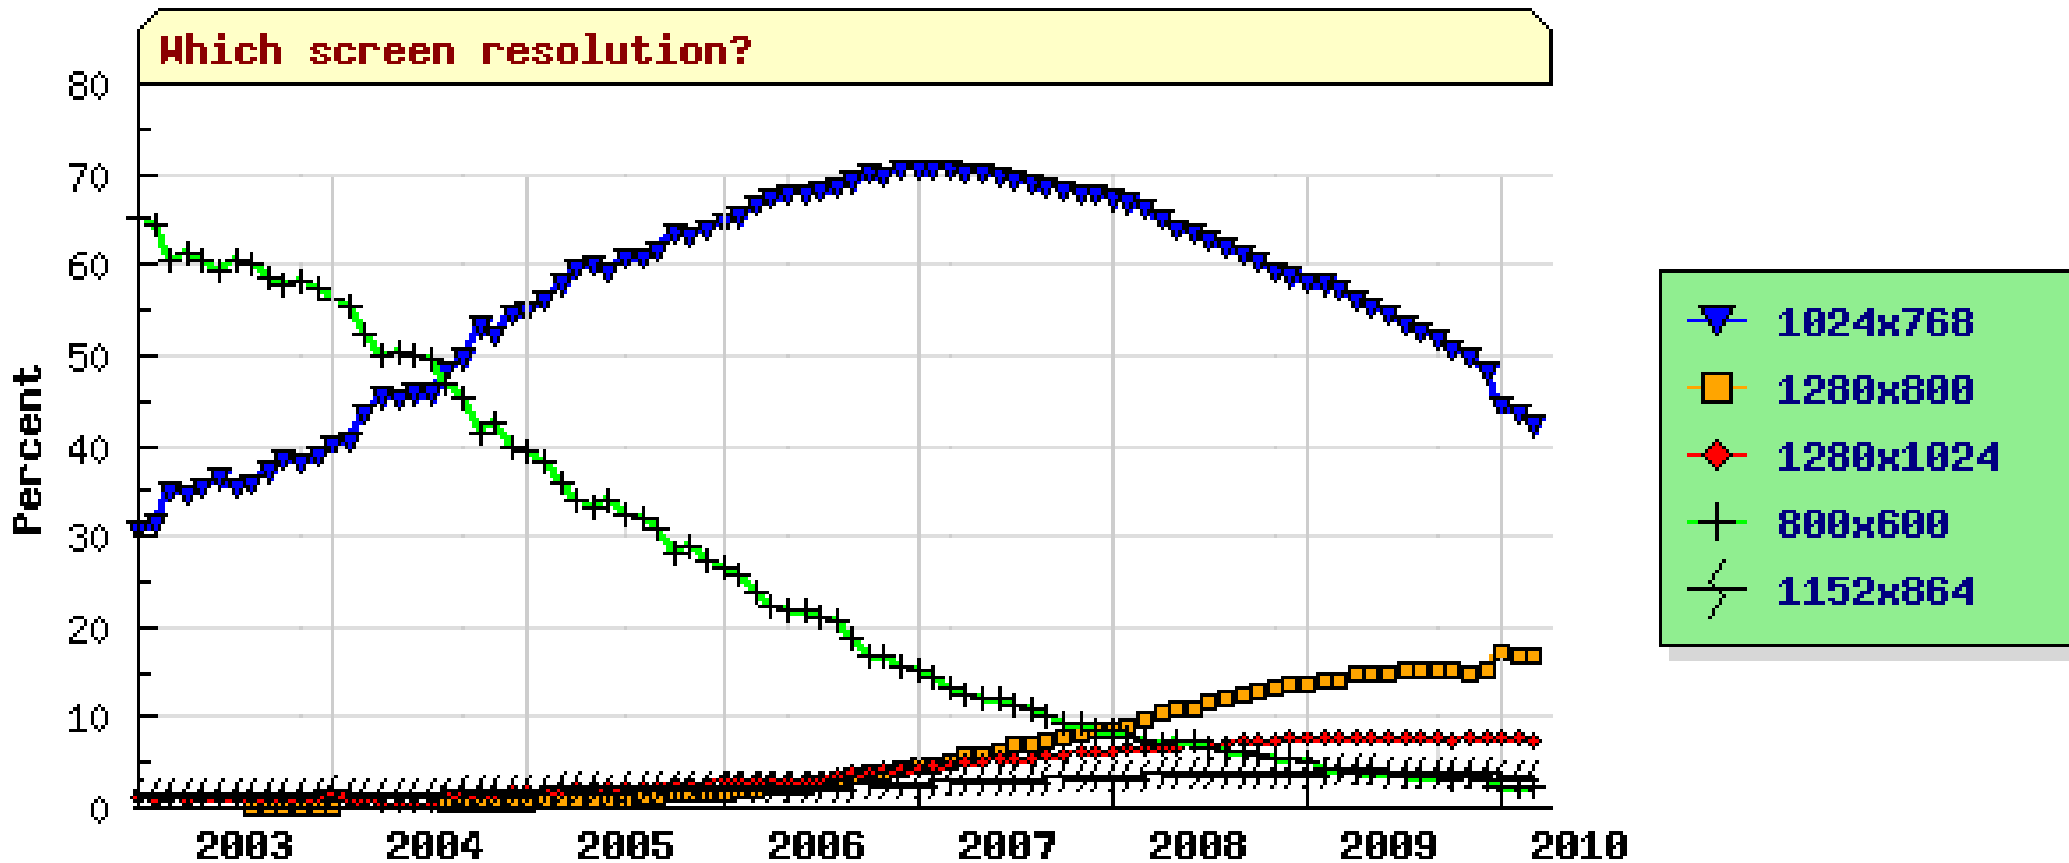

Which web browsers?

| IE MarketShare | |
|-----------------|----------------|
| Thailand | 78.76% |
| Netmarket share | 59.95% |
| | Firefox 13.19% |
| | Firefox 24.59% |

Screen Resolutions

Which screen resolution?