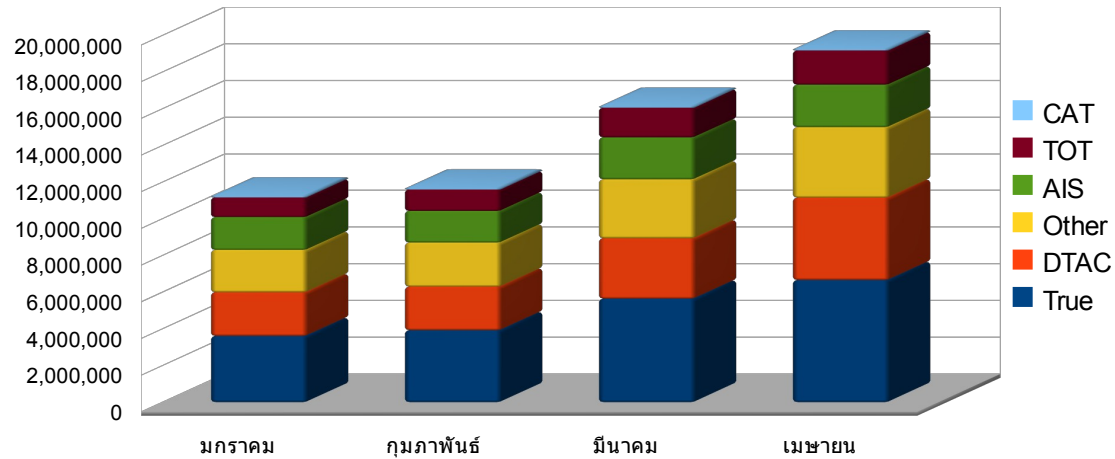

Mobile Operator and Smart Phone Handset

Mobile Operator