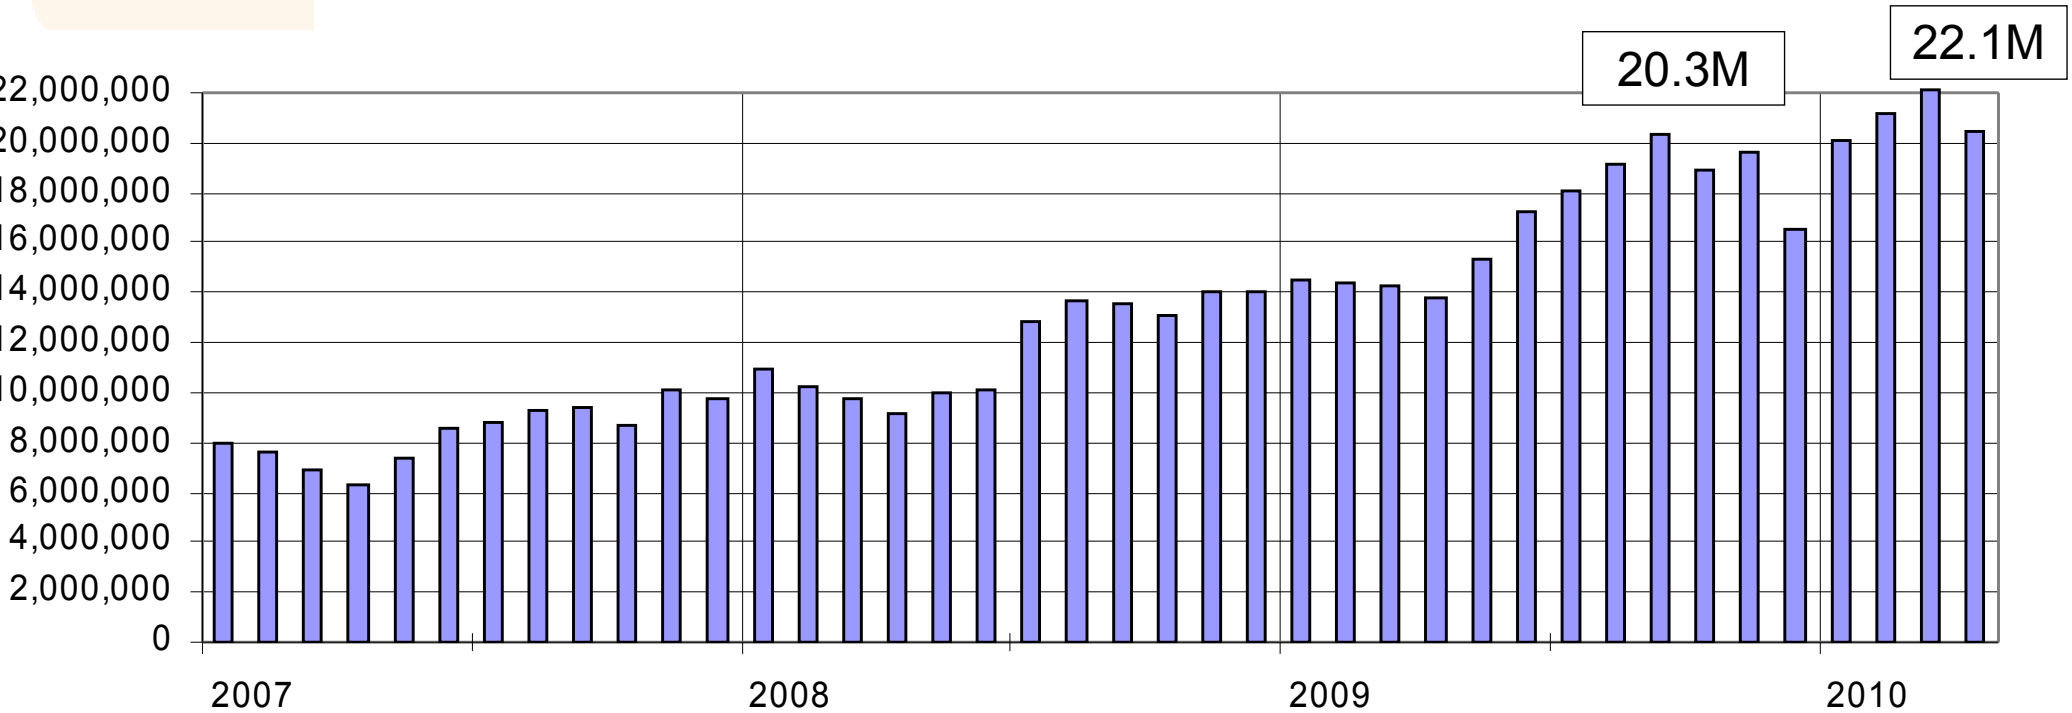

Domestic Internet Users(Monthly Visitor)

Source: truehits.net