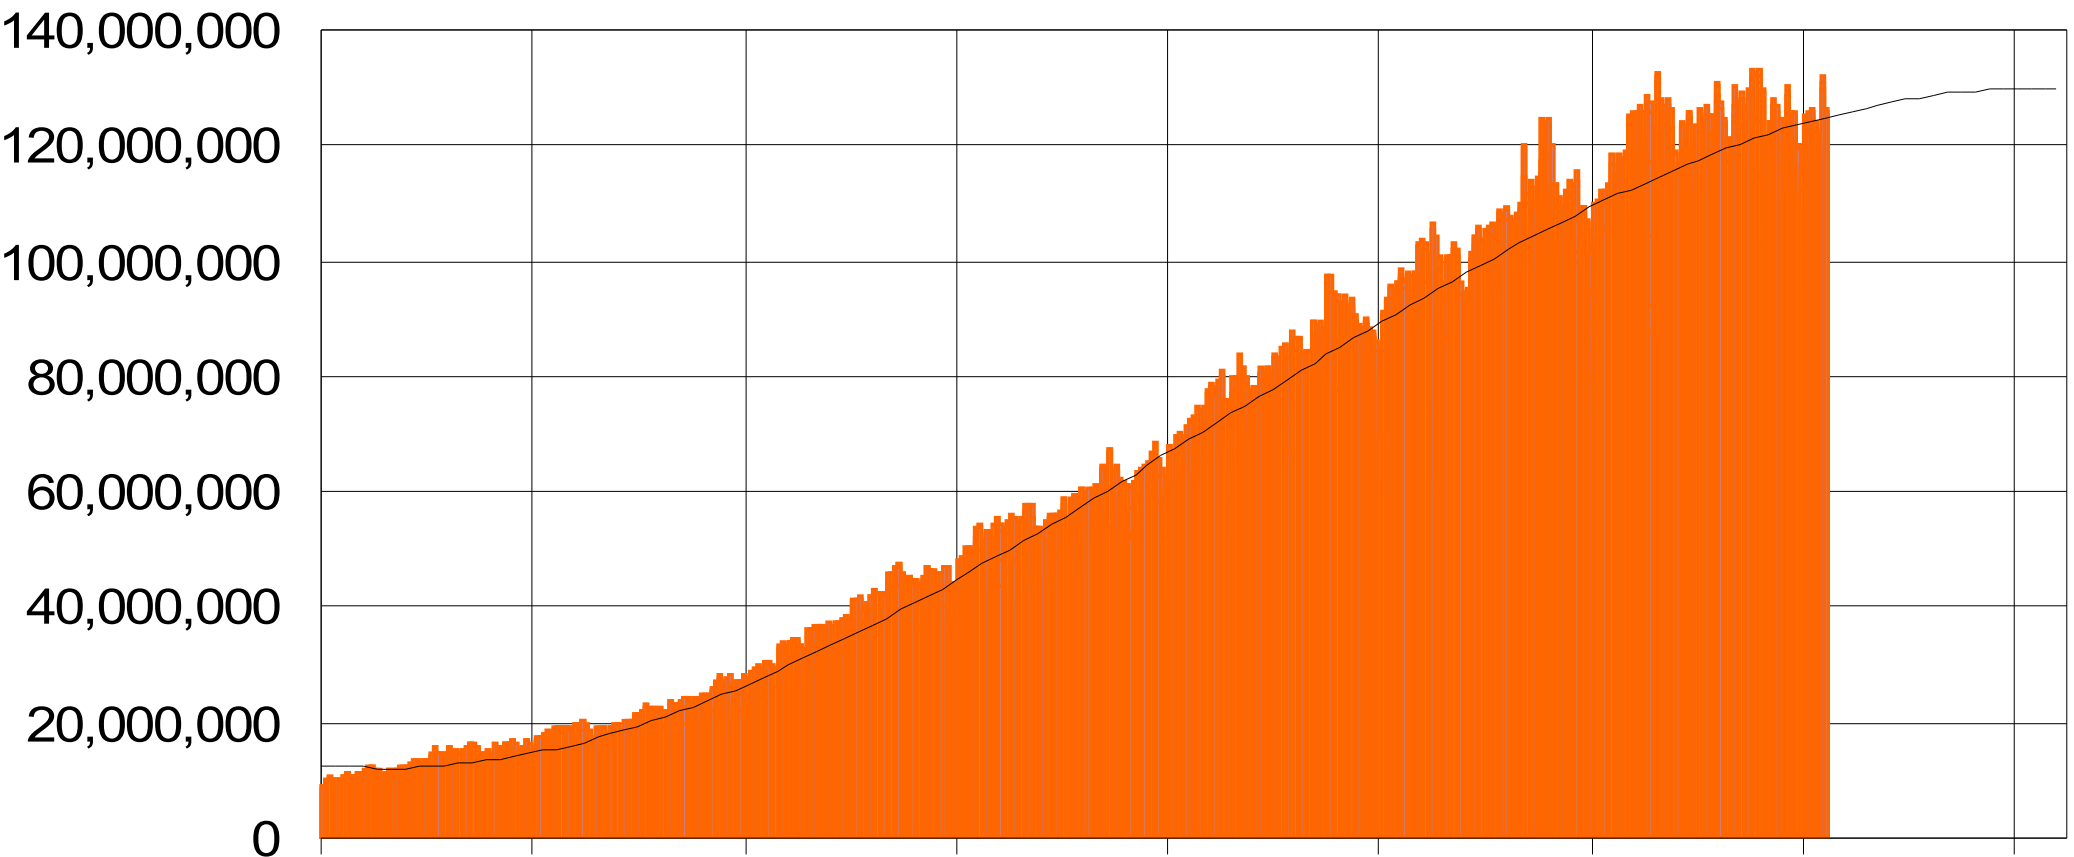

Internet Usage Growth (Daily Pageview)

source: truehits.net

| 2003 | 2004 | 2005 | 2006 | 2007 | 2008 | 2009 | 2010 |
|-----------|------------|------------|------------|------------|------------|------------|------------|
| +38.65% | +80.45% | +51.05% | +73.34% | +42.93% | +14.99% | +17.69% | +18.63% |
| 8,194,209 | 11,392,367 | 17,706,166 | 26,686,608 | 43,950,965 | 69,048,859 | 73,340,799 | 87,005,062 |

Internet Usage Growth (Daily UIP)

source: truehits.net

| 2006 | 2007 | 2008 | 2009 | 2010 |
|---------|---------|---------|-----------|-----------|
| +41.13% | +53.10% | +17.63% | +36.97% | + 36.96% |
| 392,181 | 600,430 | 919,281 | 1,081,327 | 1,481,056 |

Internet Users Growth (Daily Visitor)

source: truehits.net

| | 2007 | 2008 | 2009 | - 25May 2010 |
|--------------------|---------------------|---------------------|---------------------|---------------------|
| Growth(%) | +20.25% | +30.92% | +29.36% | +15.96% |
| Total(average Max) | 2,291,244 2,996,079 | 2,999,772 4,049,902 | 3,880,374 4,858,475 | 4,499,595 5,279,935 |
| Domestic/Foreign | 2,010,464 280,780 | 2,682,569 317,203 | 3,539,066 341,308 | 4,131,682 367,913 |